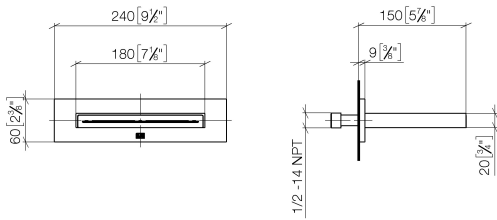

13 415 979

- 150mm projection
- CASCADE, max. flow rate 26.5 l/min (at 3 bar)
- cover plate 240 x 60 mm
- 1/2" connection
- plug-link mounting
- WRAS

Fits: IMO, LULU, MADISON, MEM, TARA, CL.1, LISSÉ, VAIA, META, CYO

**Recommended miscellaneous**

- Concealed wall elbow -**
- min. recess depth 90 mm
  - max. recess depth 163 mm

35 085 970 90

**Recommended miscellaneous**

- Concealed wall elbow -**
- min. recess depth 90 mm
  - max. recess depth 163 mm

35 085 970 90

13 415 979

mm [inches]

Flow rate chart

Trajectory diagram

Certificates

WRAS\_2306001.

13 415 979